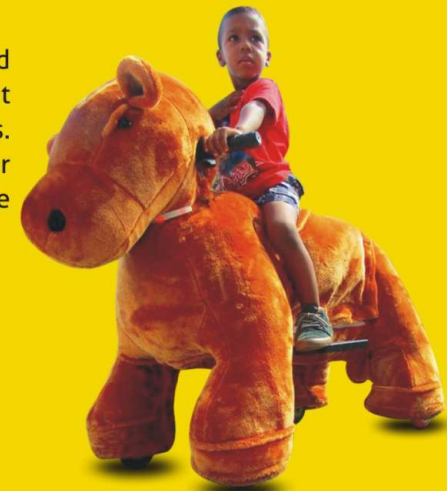

MORE ABOUT DILLY DALLY'S

Our Dilly's are adorned with a lovely necklace and play classical children's music. You may lease or rent our rides for your children's entertainment needs. We do not ride our lovely animals on grass. Our Dilly's ride on a smooth flat surface and are equipped with handles for turning.

Dilly Dally's are loveable, huggable, cute animal rides designed to bring joy to children of all ages

DILLY FUN TIME

- ✓ Birthday parties
- ✓ Playdates
- ✓ School fun days and other school related events
- ✓ Family oriented concerts
- ✓ Amusement parks
- ✓ Corporate family fun day
- ✓ Promotional launches
- ✓ Children's playground
- ✓ Doctor's offices
- ✓ Fundraising events
- ✓ Church functions
- ✓ Festivals

DETAILED PRODUCT DESCRIPTION

Material	: Fireproof animal design plush cover; Steel tube frame
Gross Weight	: 32kgs
Bearing Capacity	: 150kgs (Parents can rides with kids)
Speed	: 30-60m/min, the speed is related to the ground and weight of players
Music	: In SD Card; Music change optional
PU Wheel	: One 6 inch and three 4 inches wheel, stable and durable
Age Limit	: 1-88 years, fun for all people